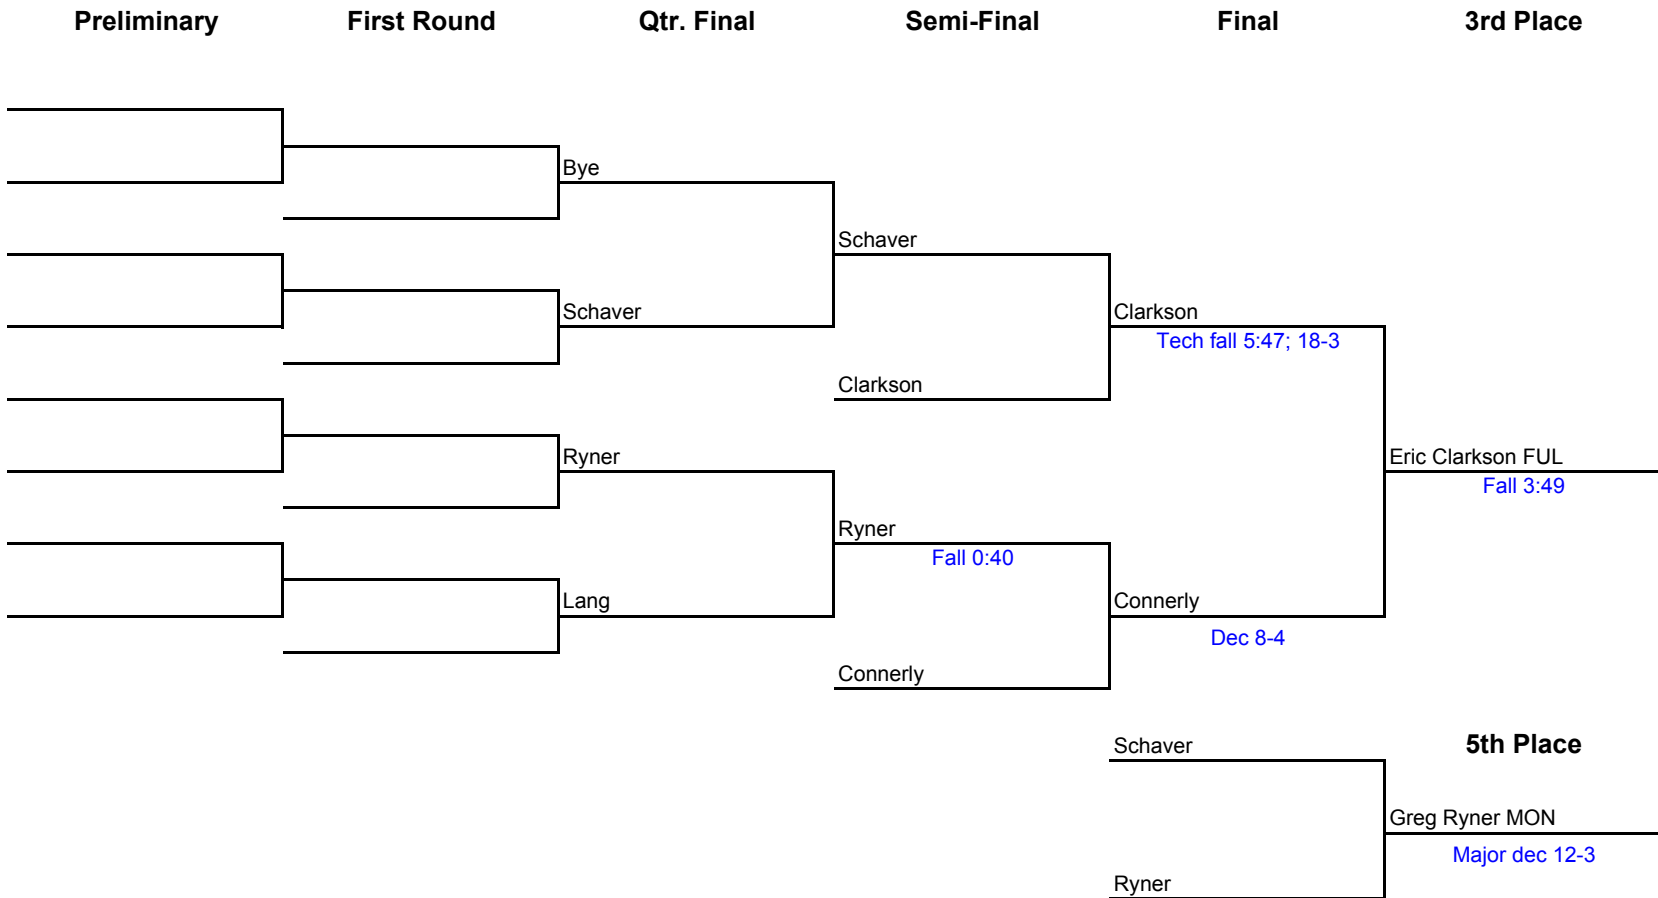

103 lbs. - Rockridge Invitational