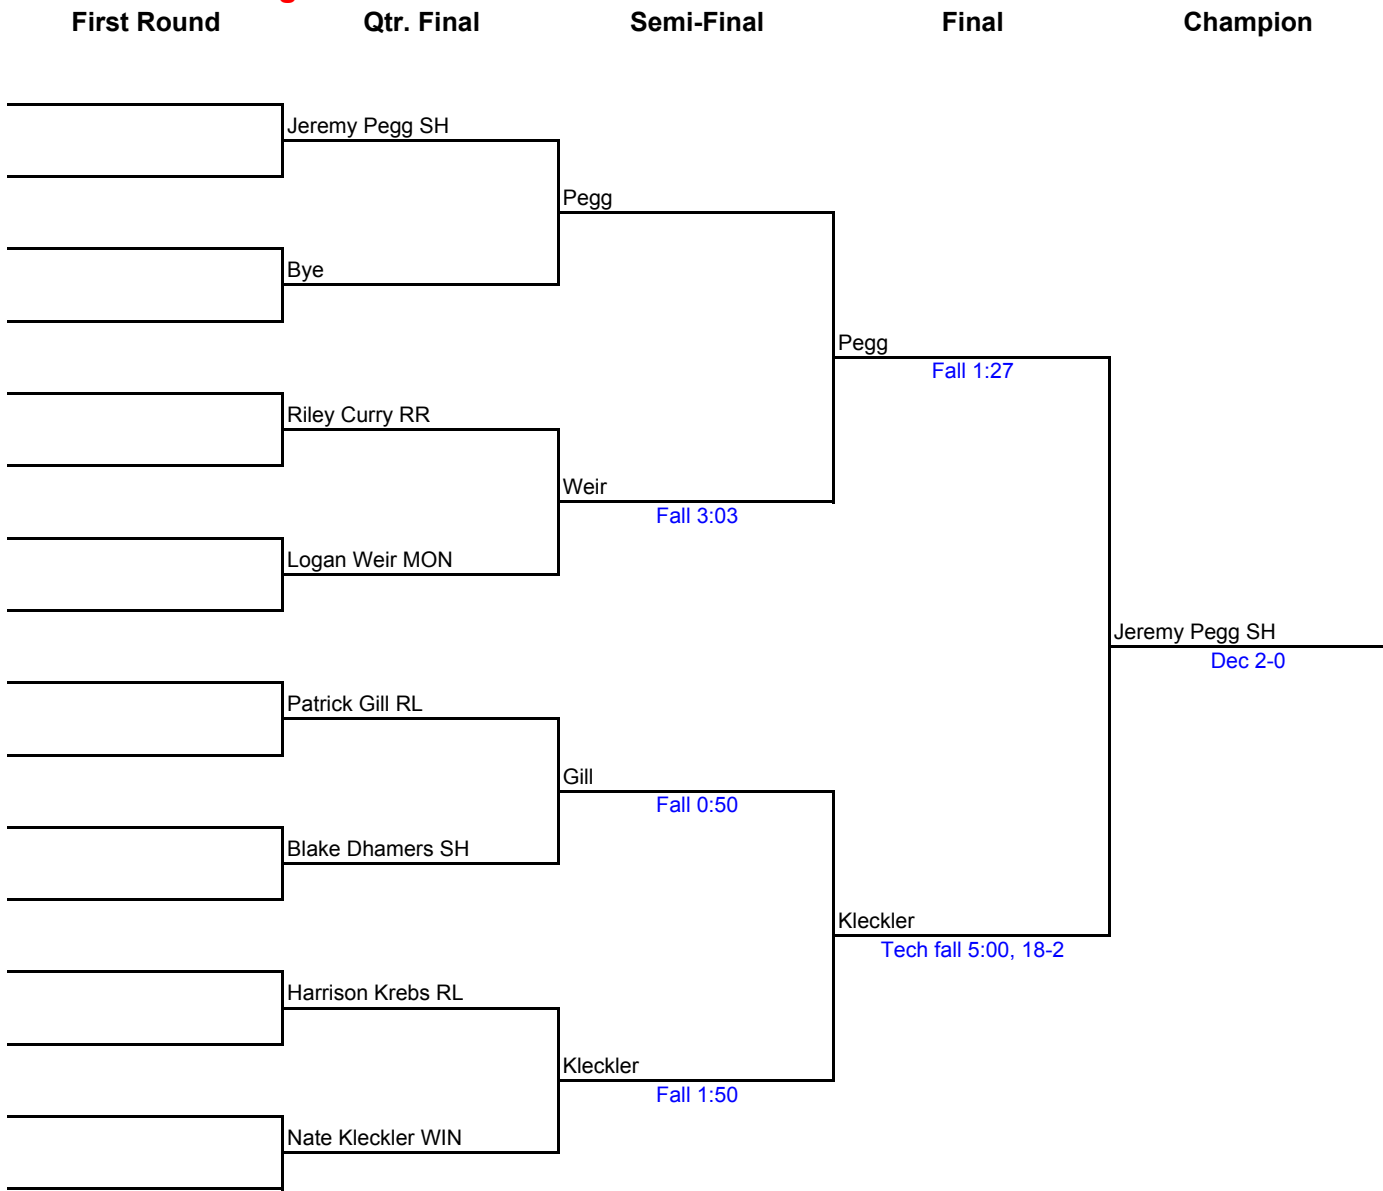

130 lbs. - Rockridge Invitational