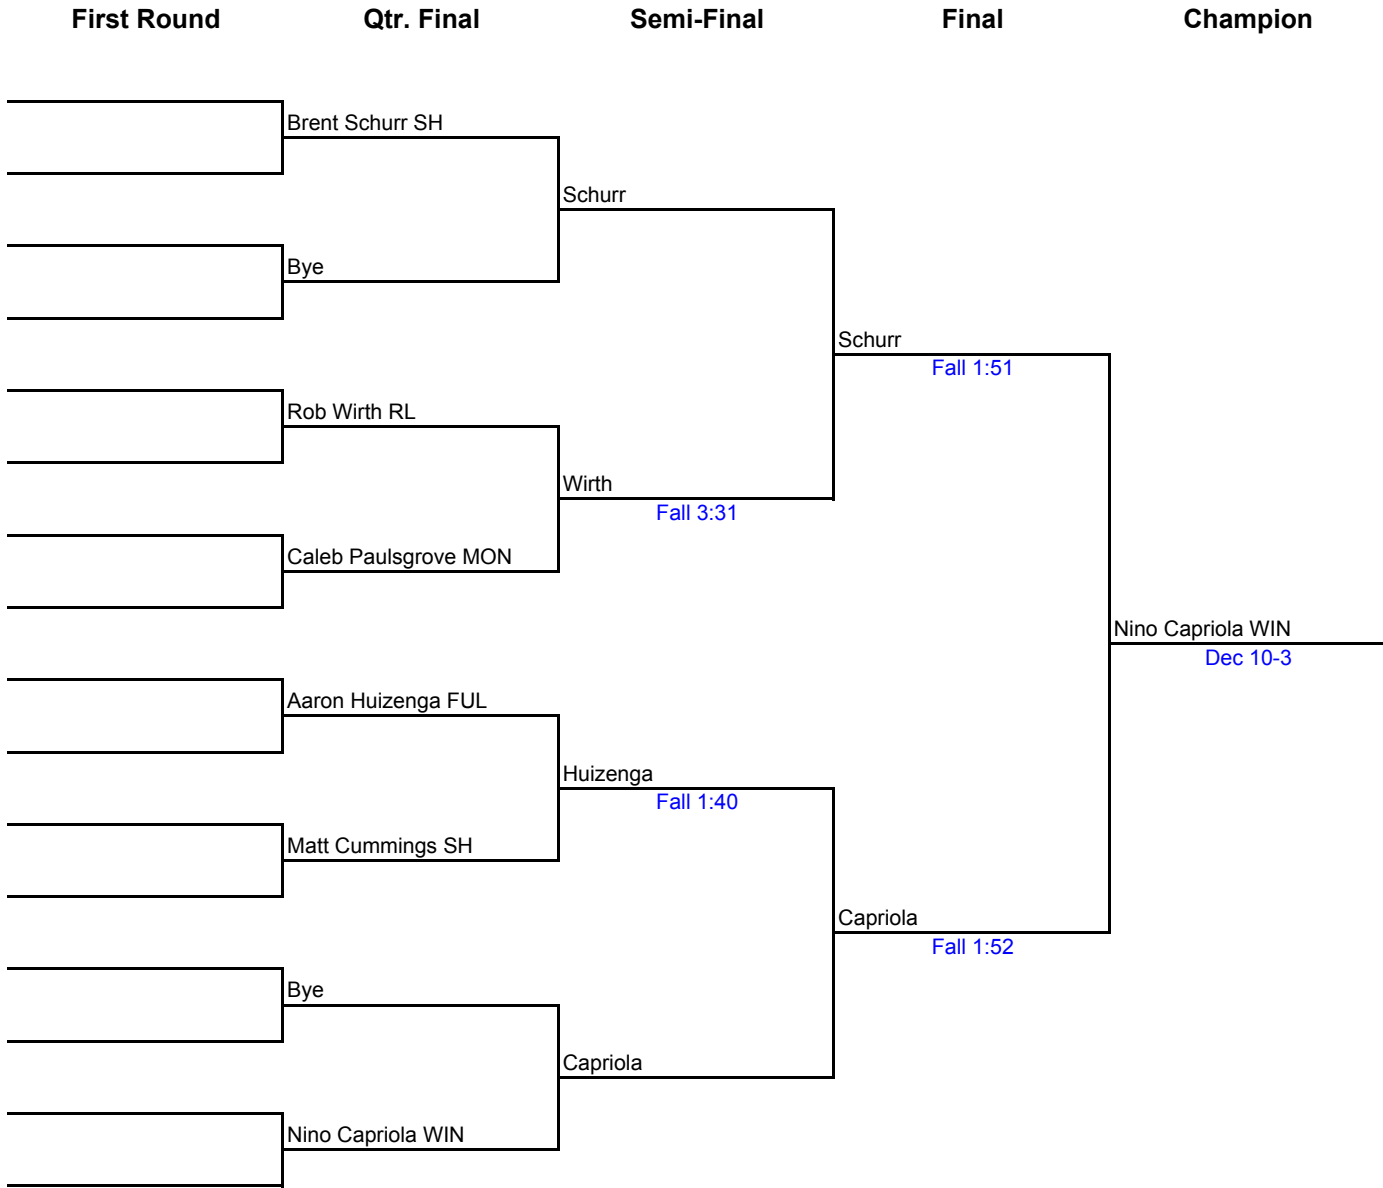

135 lbs. - Rockridge Invitational