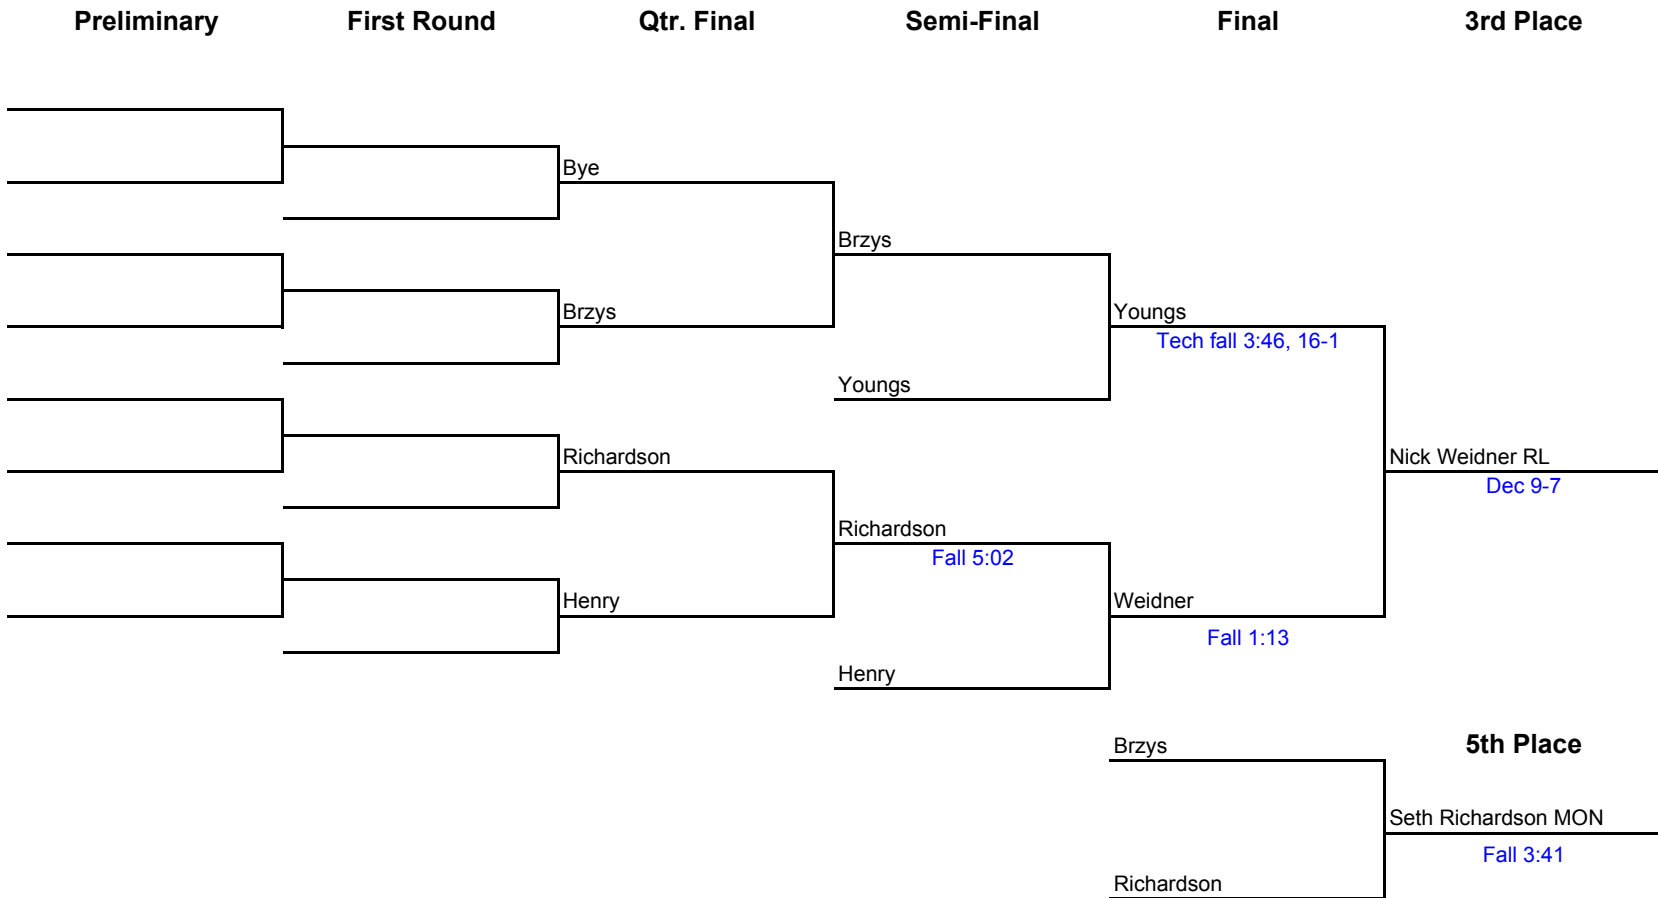

152 lbs. - Rockridge Invitational