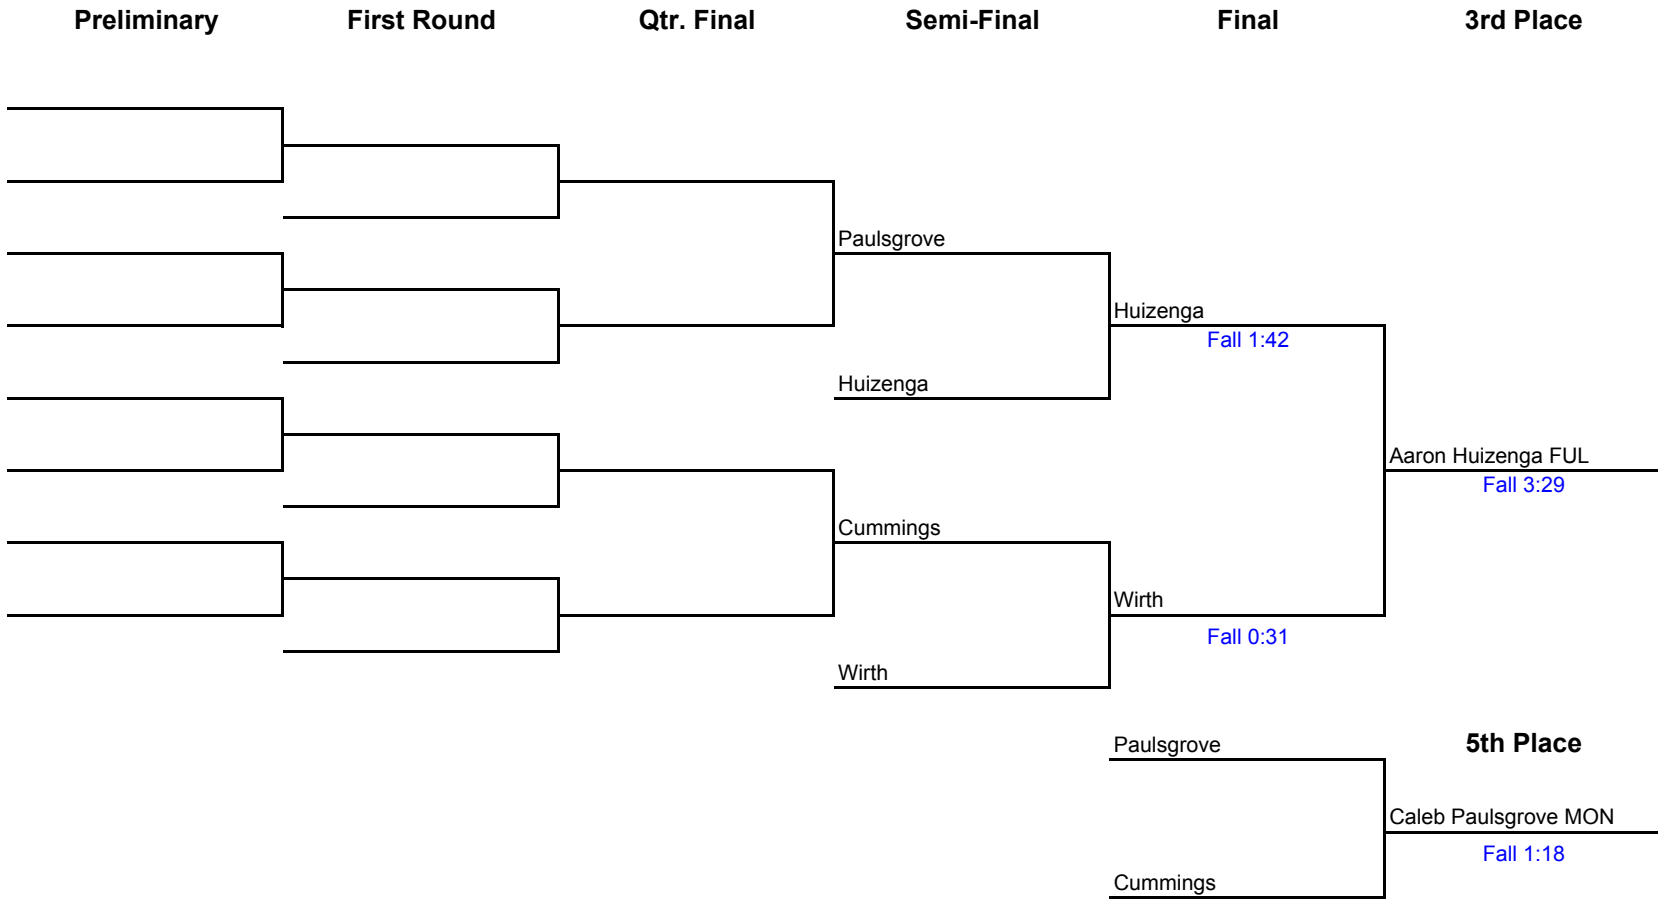

135 lbs. - Rockridge Invitational