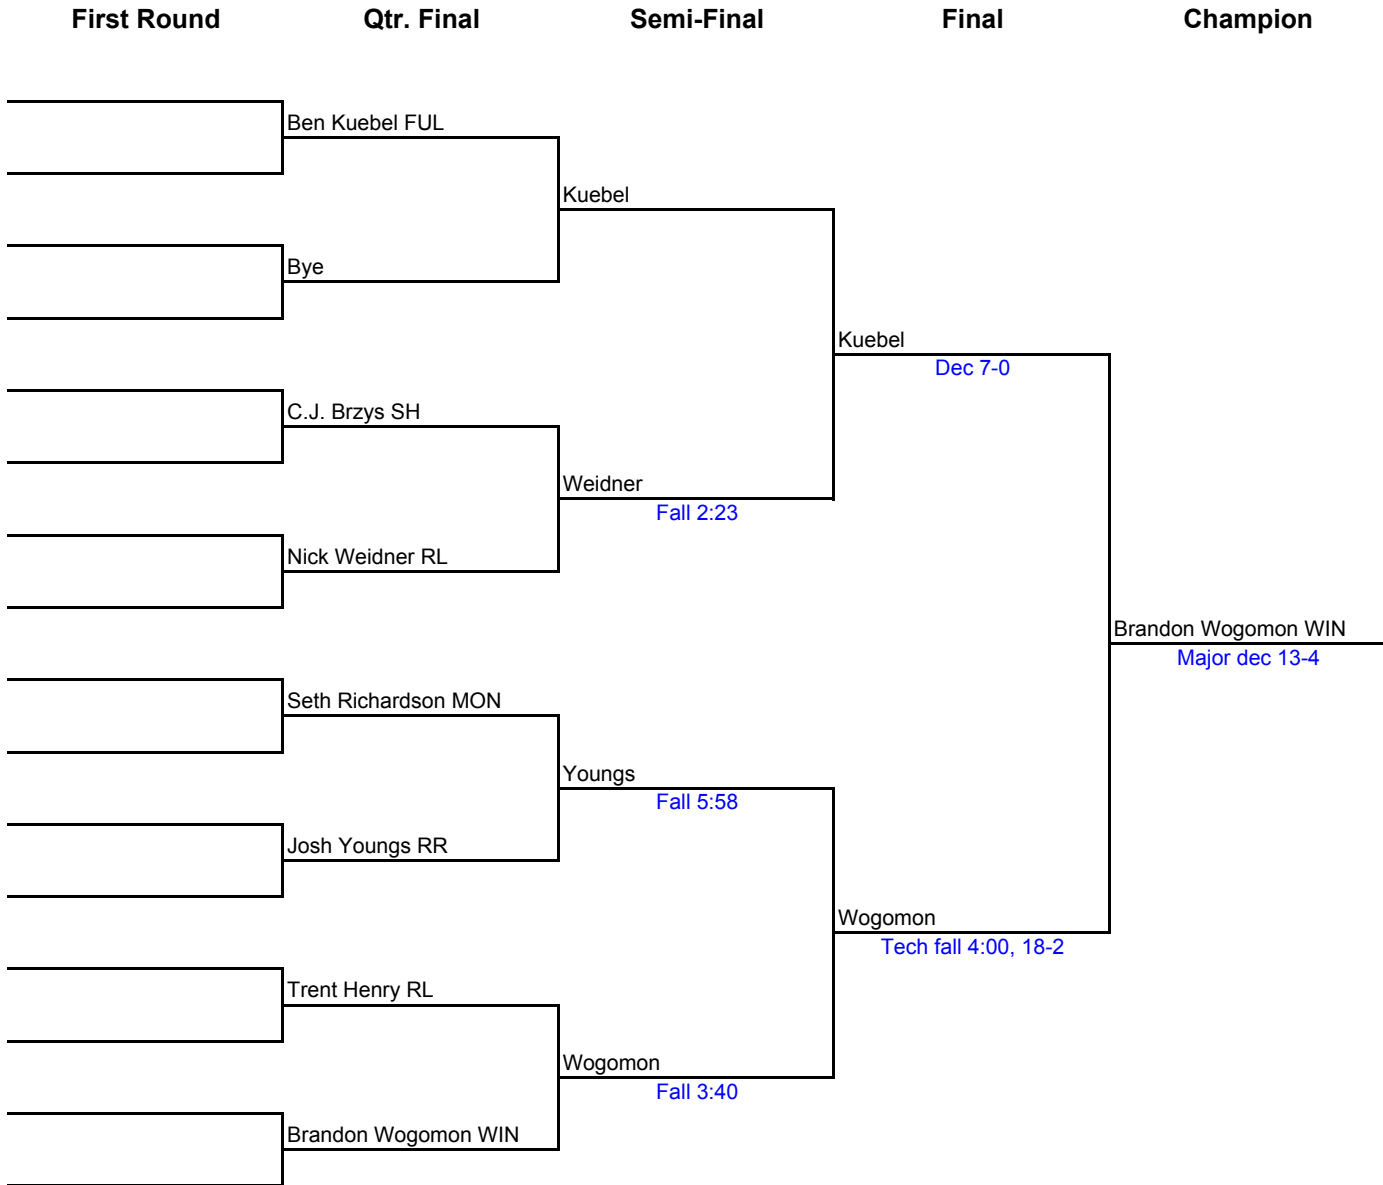

152 lbs. - Rockridge Invitational