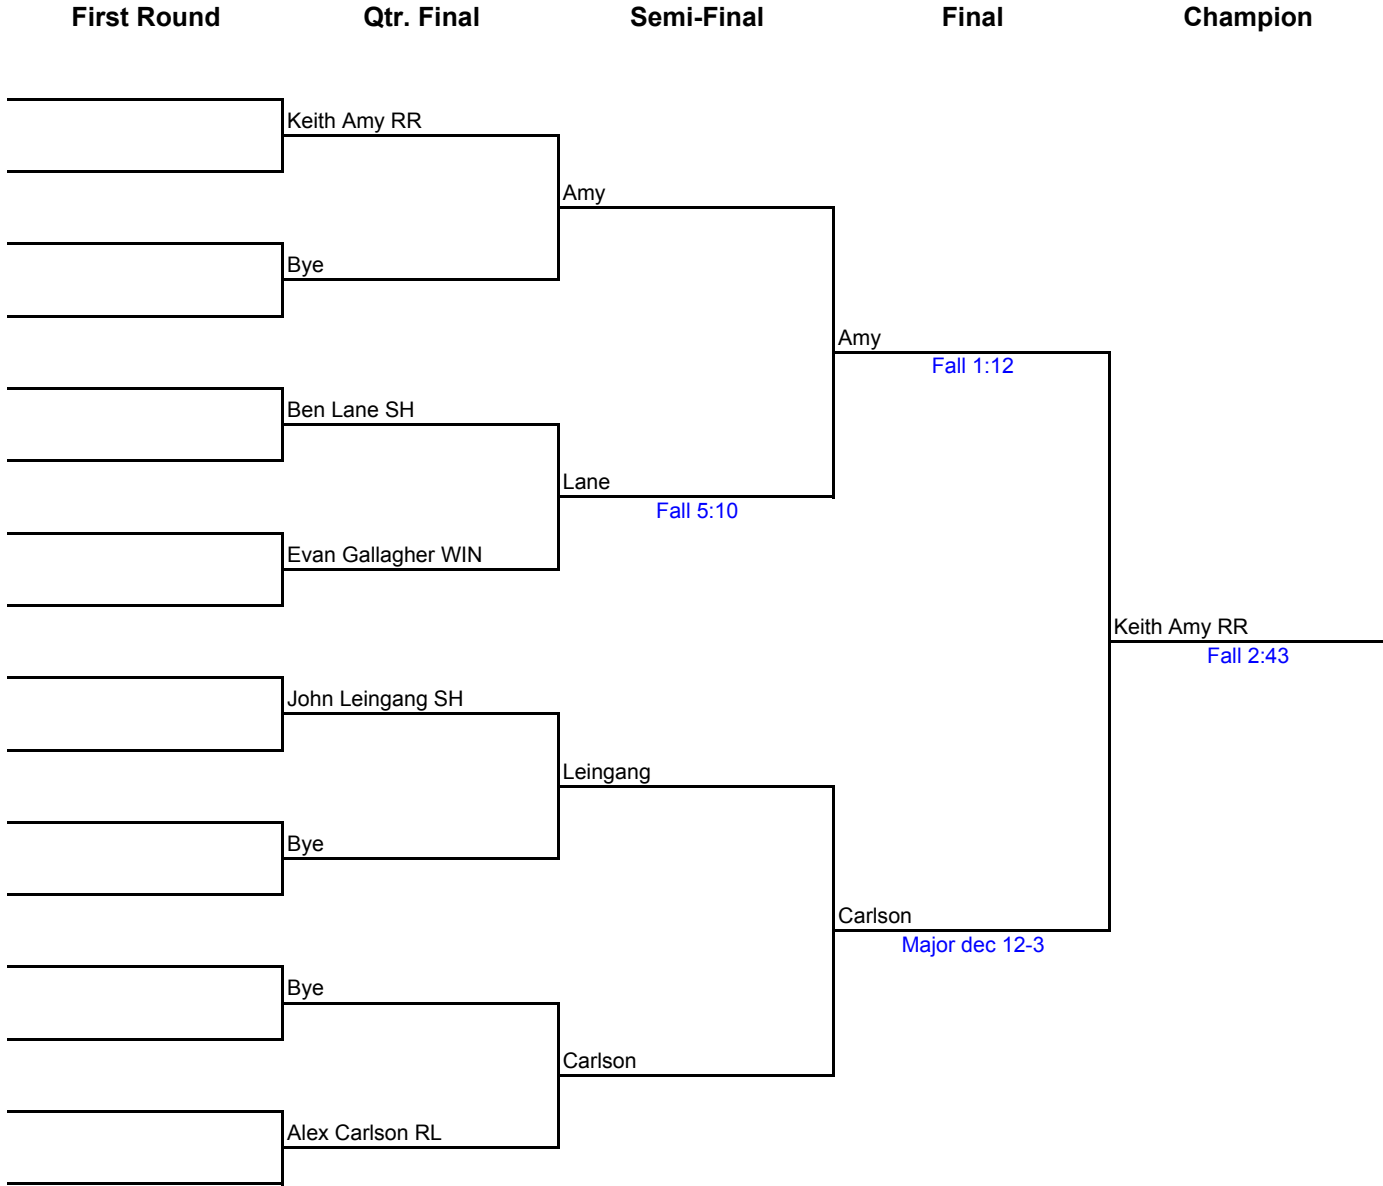

140 lbs. - Rockridge Invitational