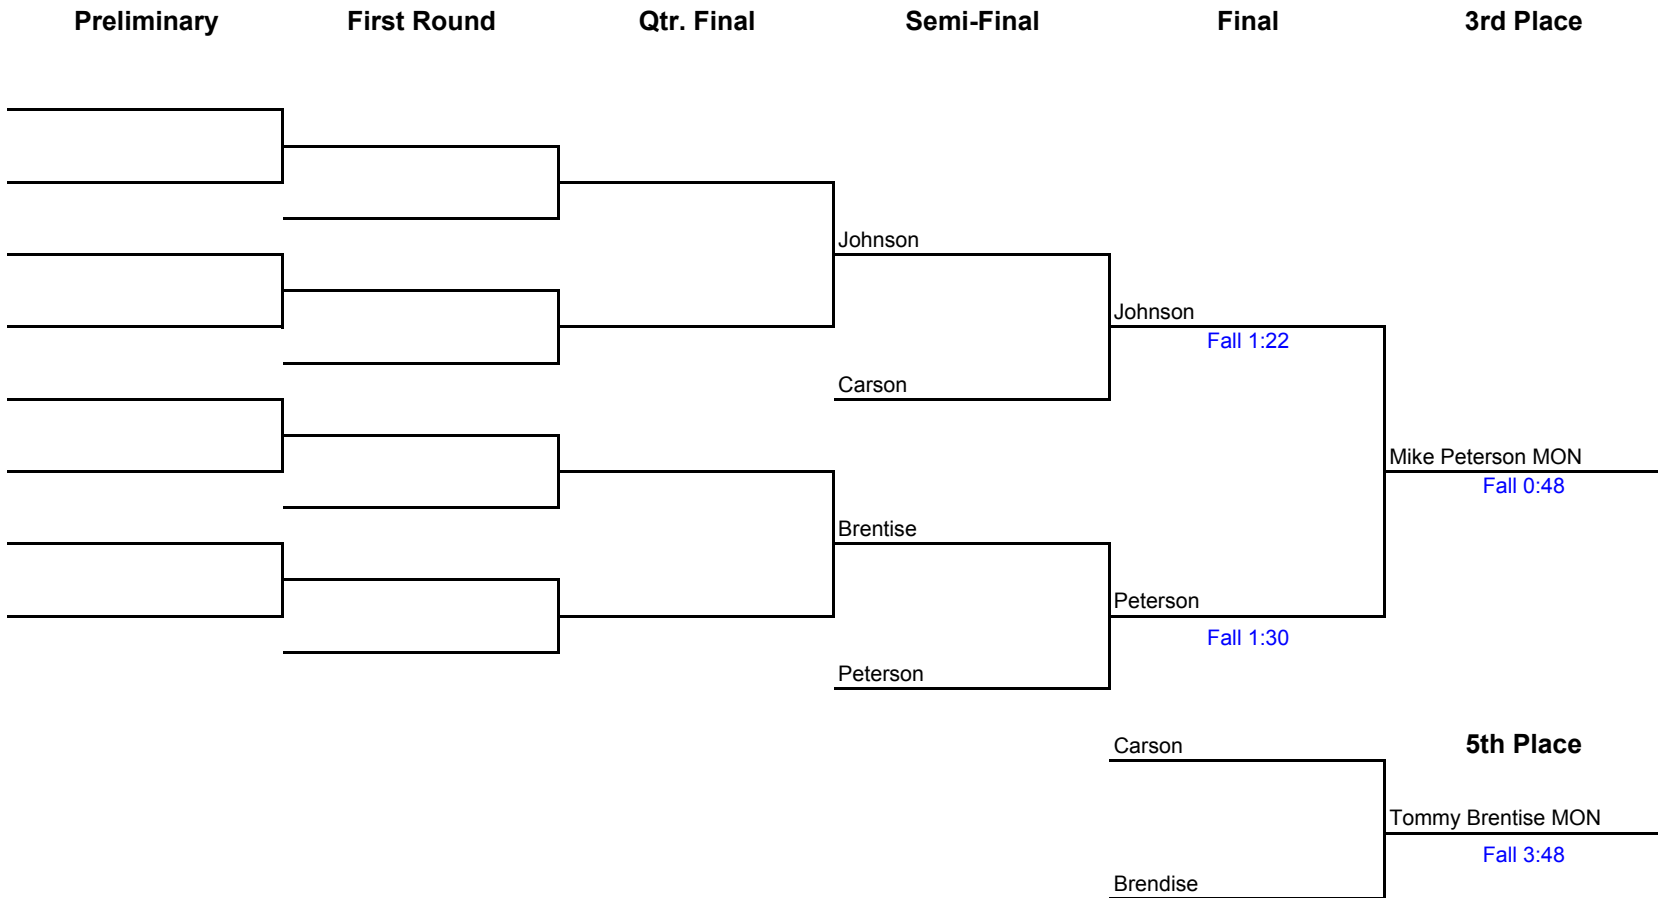

125 lbs. - Rockridge Invitational