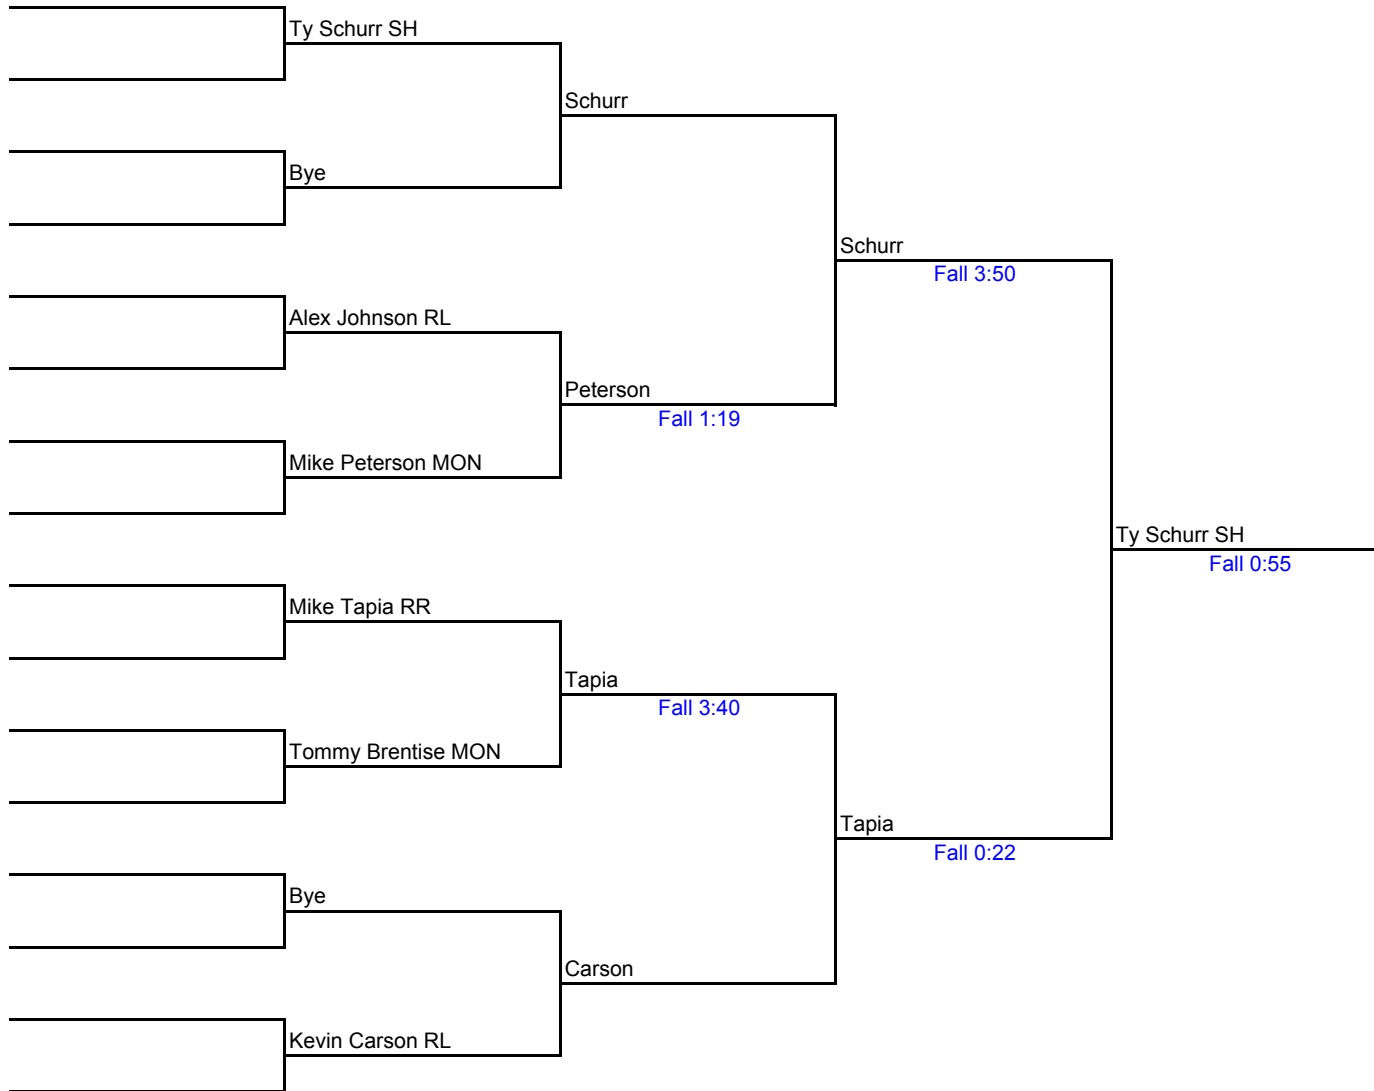

# 125 lbs. - Rockridge Invitational

First Round

Qtr. Final

Semi-Final

Final

Champion