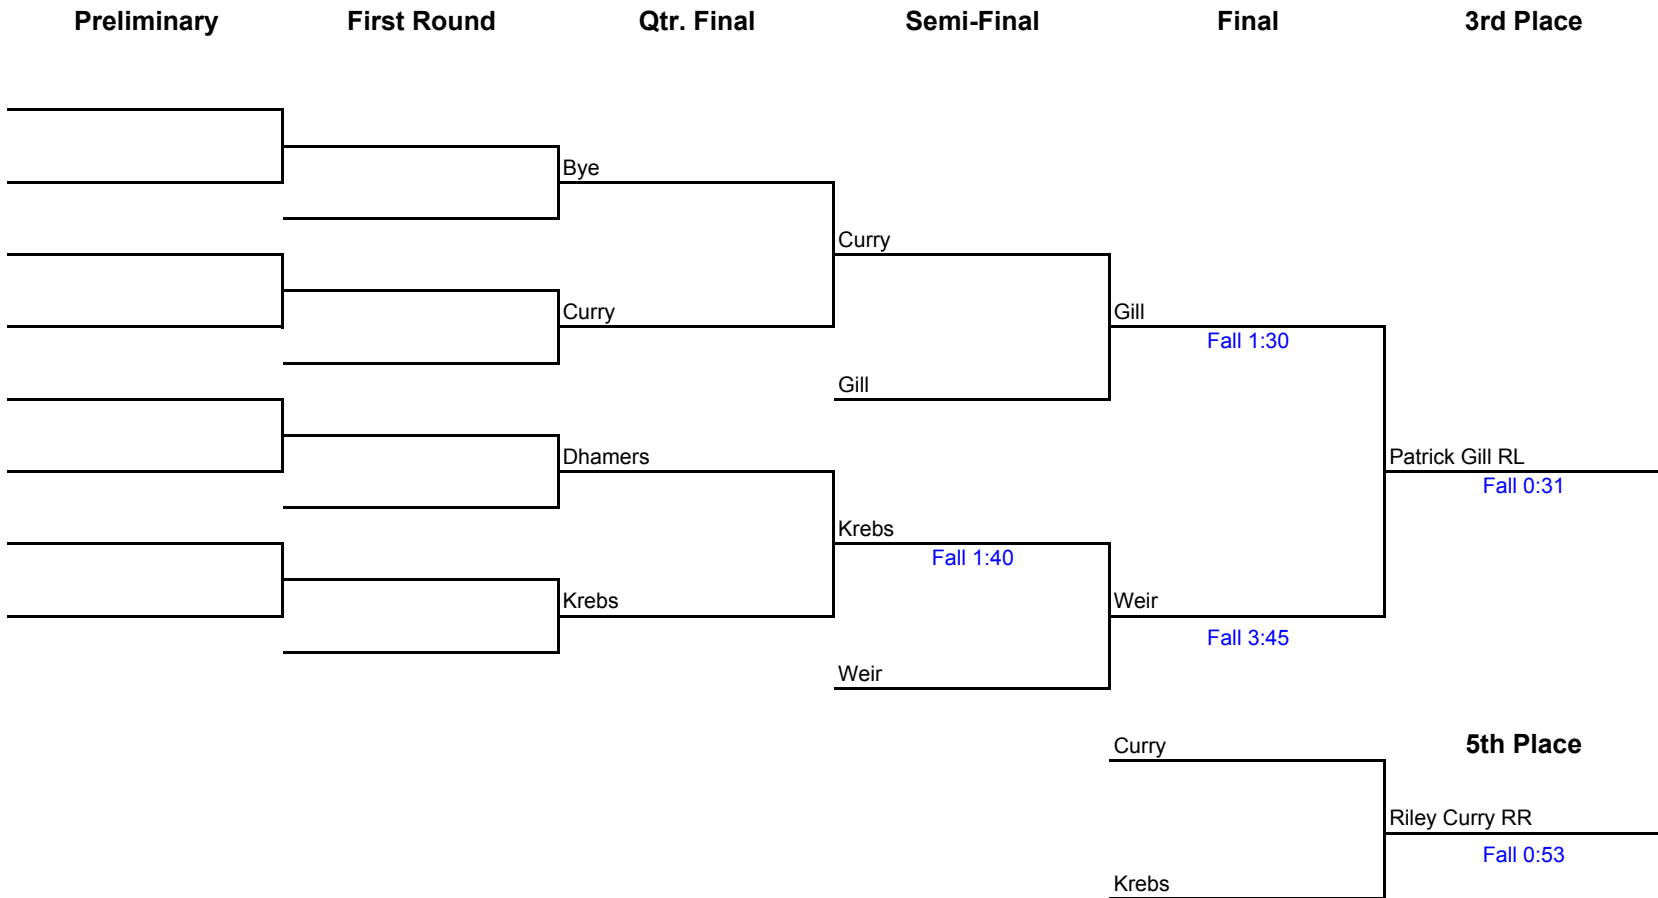

130 lbs. - Rockridge Invitational