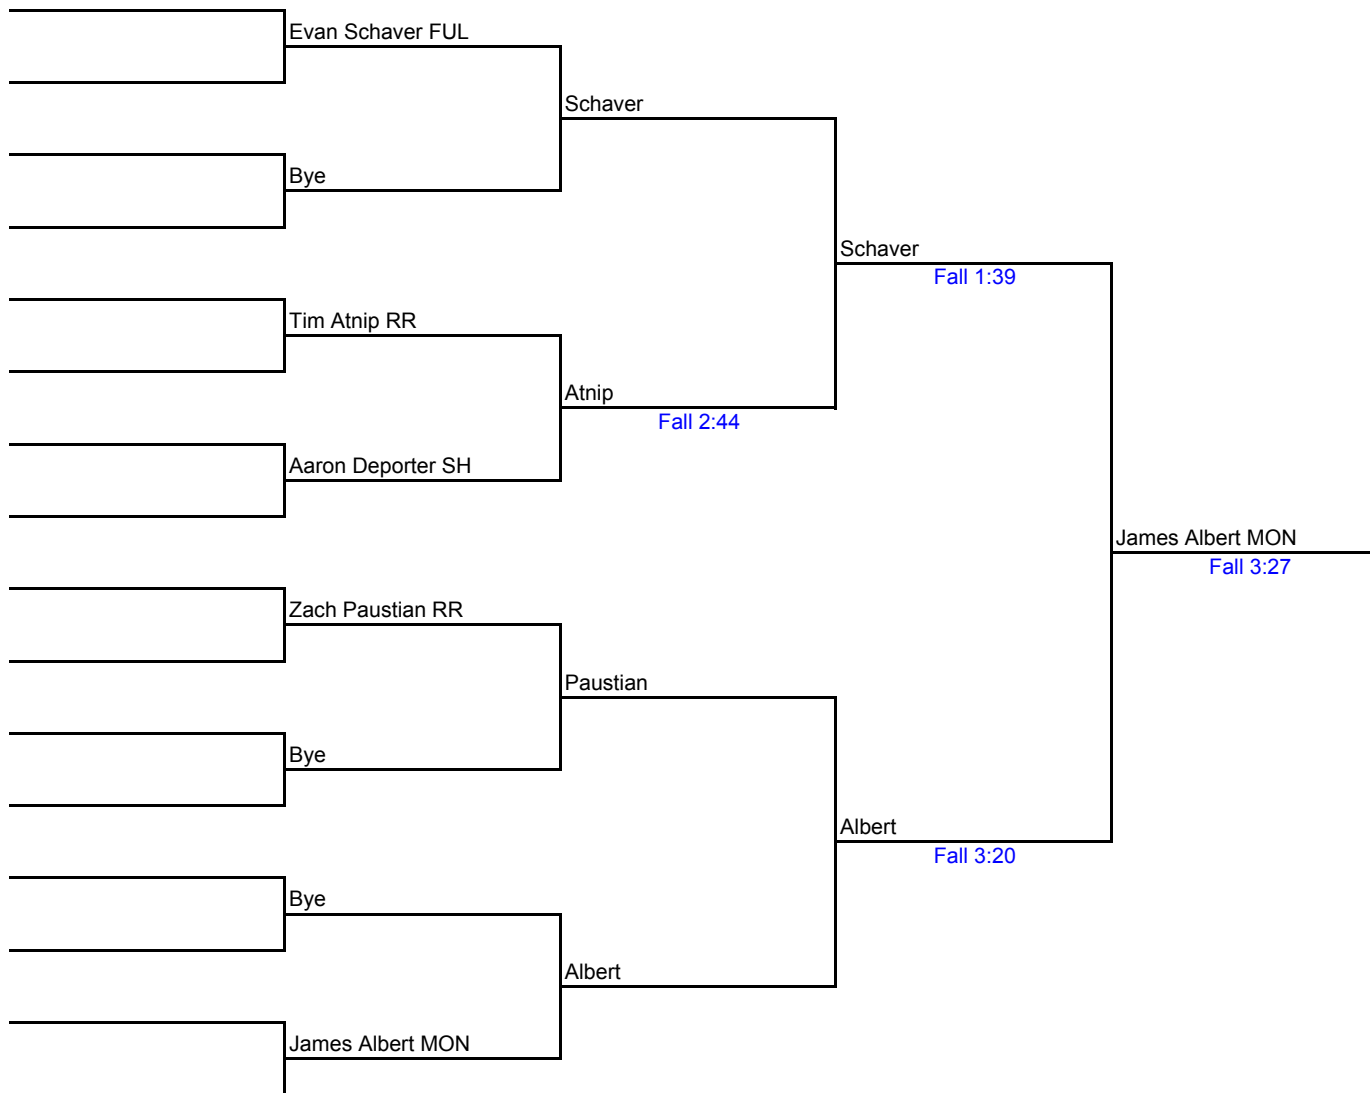

# 119 lbs. - Rockridge Invitational

First Round

Qtr. Final

Semi-Final

Final

Champion