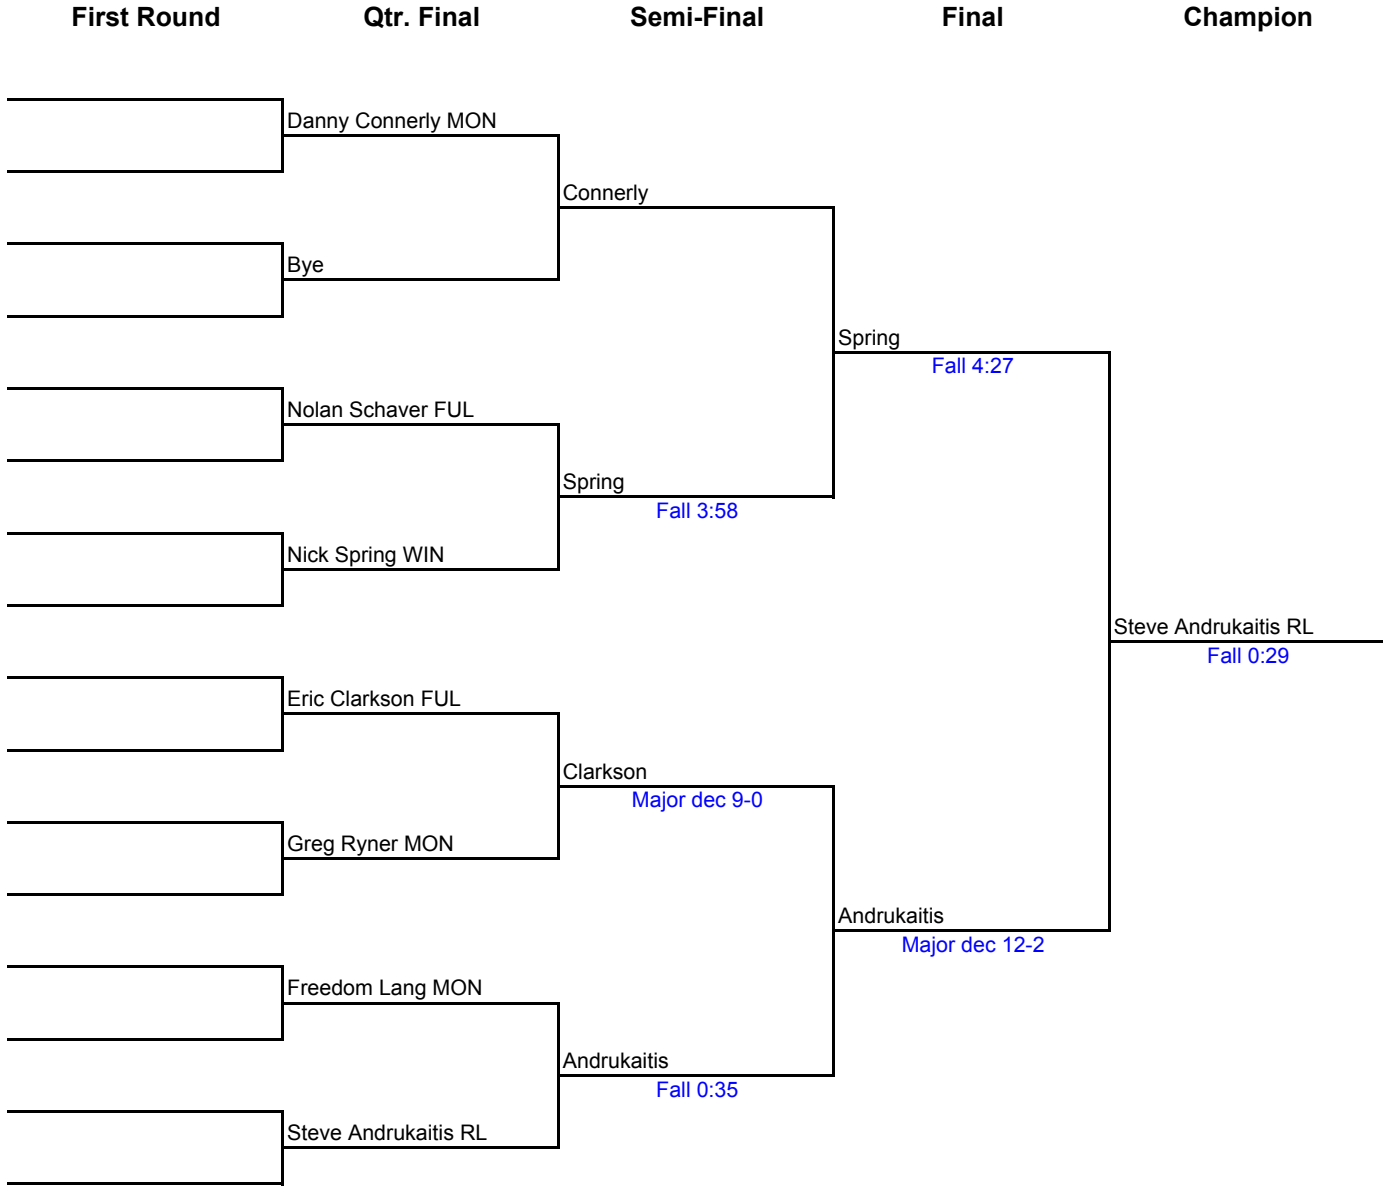

Rockridge Invitational -- December 30, 2003

Place	Team	Abbr.	Score
1	Rockridge	RR	195.50
2	Rockford Lutheran	RL	180.00
3	Winnebago	WIN	178.00
4	Monmouth	MON	168.50
5	Sherrard	SH	149.50
6	Fulton	FUL	107.50
7			
8			
9			
10			
11			
12			
13			
14			
15			
16			

103 lbs. - Rockridge Invitational