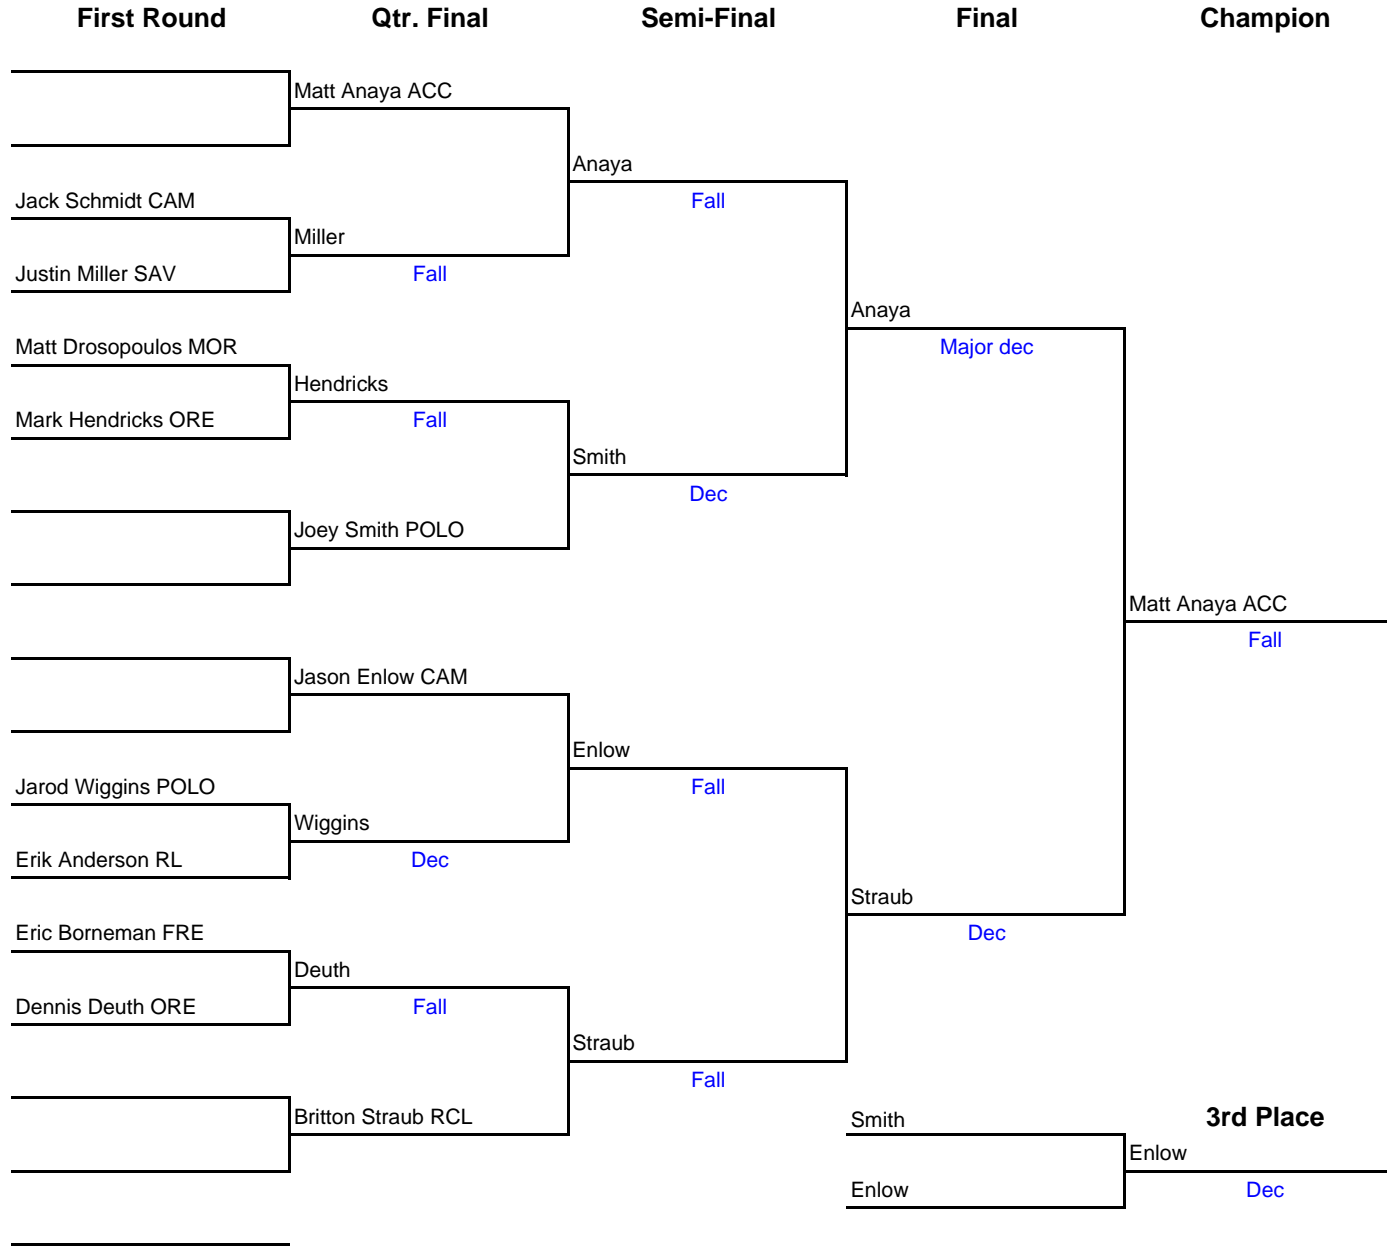

103 lbs. - Polo Invitational

103 lbs. - Polo Invitational

112 lbs. - Polo Invitational

112 lbs. - Polo Invitational

119 lbs. - Polo Invitational

119 lbs. - Polo Invitational

125 lbs. - Polo Invitational

125 lbs. - Polo Invitational