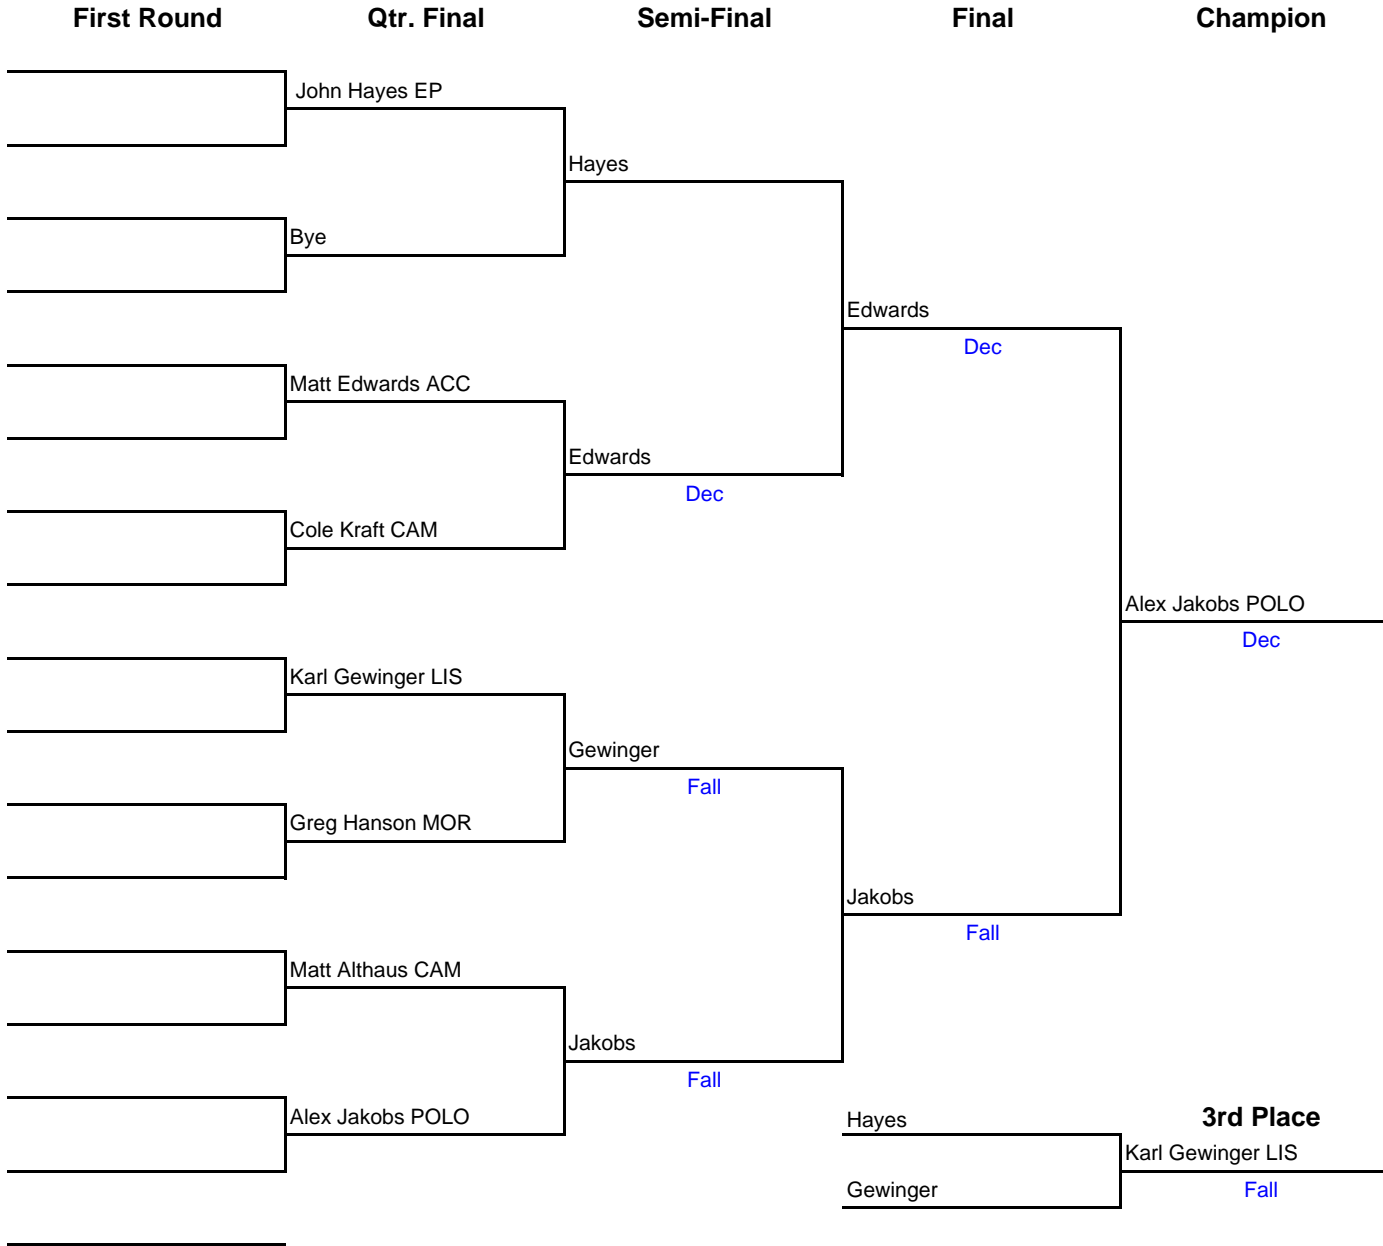

103 lbs. - Polo Invitational

103 lbs. - Polo Invitational

112 lbs. - Polo Invitational

112 lbs. - Polo Invitational

119 lbs. - Polo Invitational

119 lbs. - Polo Invitational

125 lbs. - Polo Invitational

125 lbs. - Polo Invitational