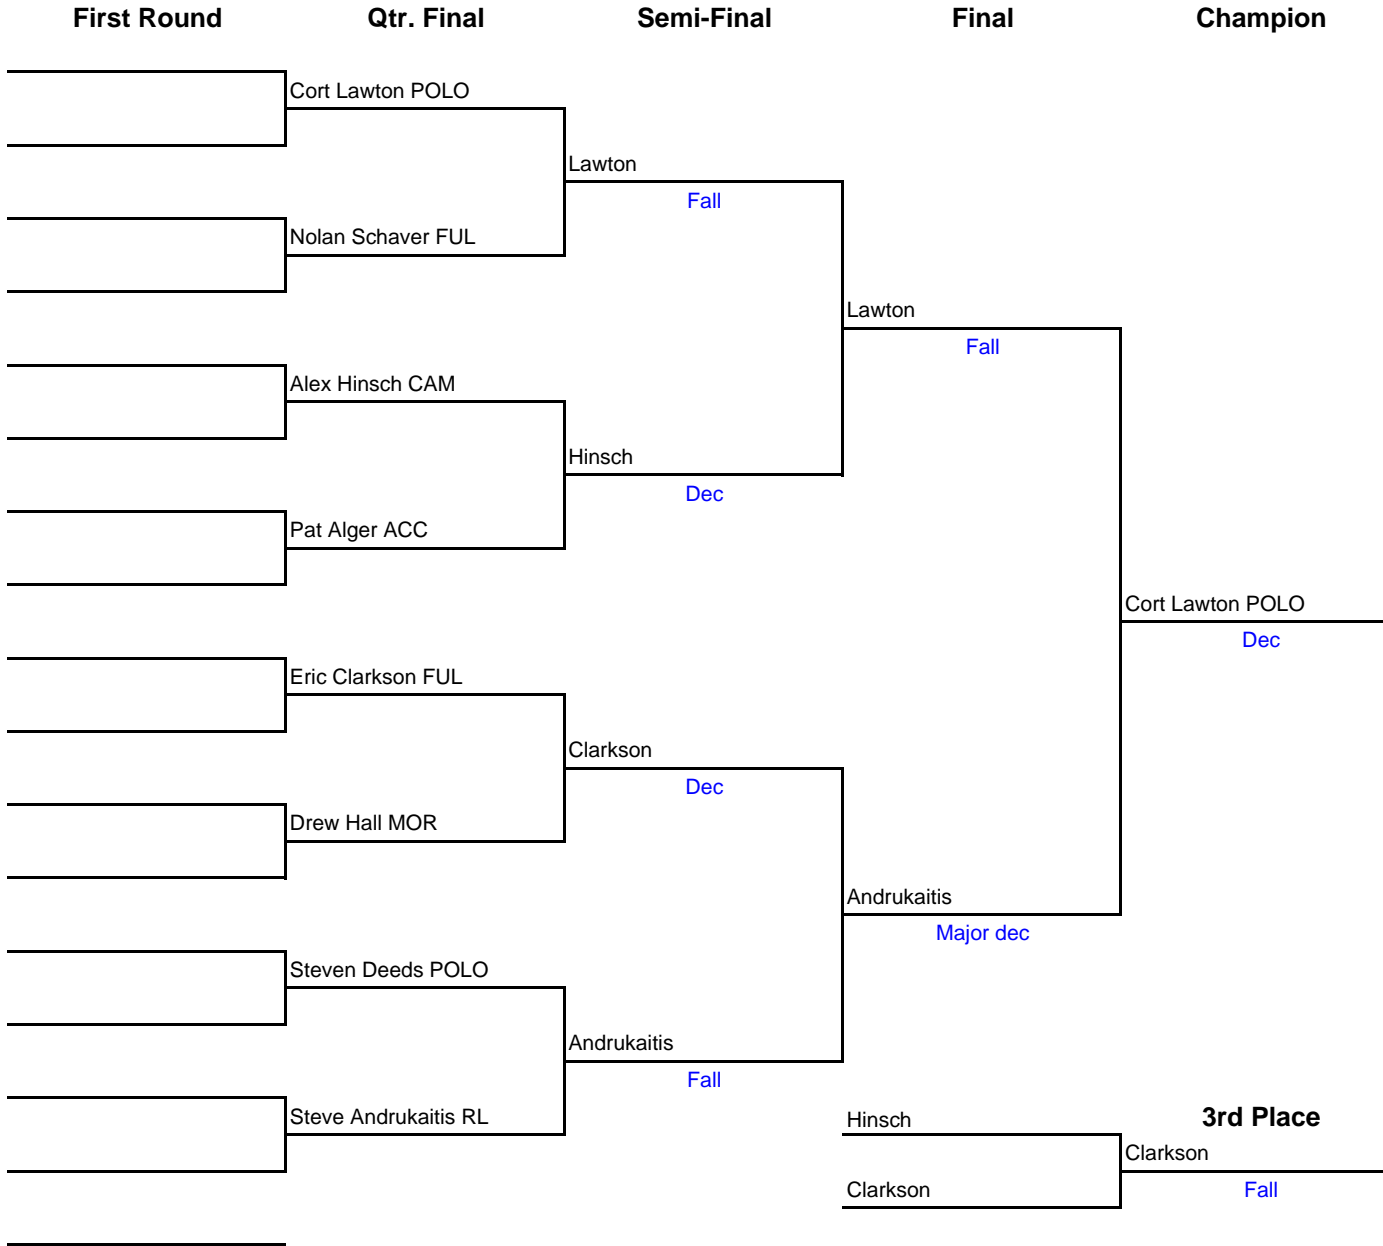

Polo Invitational -- January 10, 2004

Place	Team	Abbr.	Score
1	Lisle	LIS	184.00
2	Morrison	MOR	129.00
3	Rockford Lutheran	RL	120.50
4	Polo	POLO	116.00
5	Freeport	FRE	112.00
6	Erie-Prophetstown	EP	99.50
6	Oregon JV	ORE	99.50
6	Savanna	SAV	99.50
9	Aurora Central Catholic	ACC	99.00
10	Fulton	FUL	90.00
11	Camanche (IA)	CAM	86.50
12	Rockford Christian Life	RCL	71.00
13	Alden-Hebron	AH	15.00
14			
15			
16			

103 lbs. - Polo Invitational

103 lbs. - Polo Invitational

112 lbs. - Polo Invitational

112 lbs. - Polo Invitational

119 lbs. - Polo Invitational

119 lbs. - Polo Invitational

125 lbs. - Polo Invitational

125 lbs. - Polo Invitational