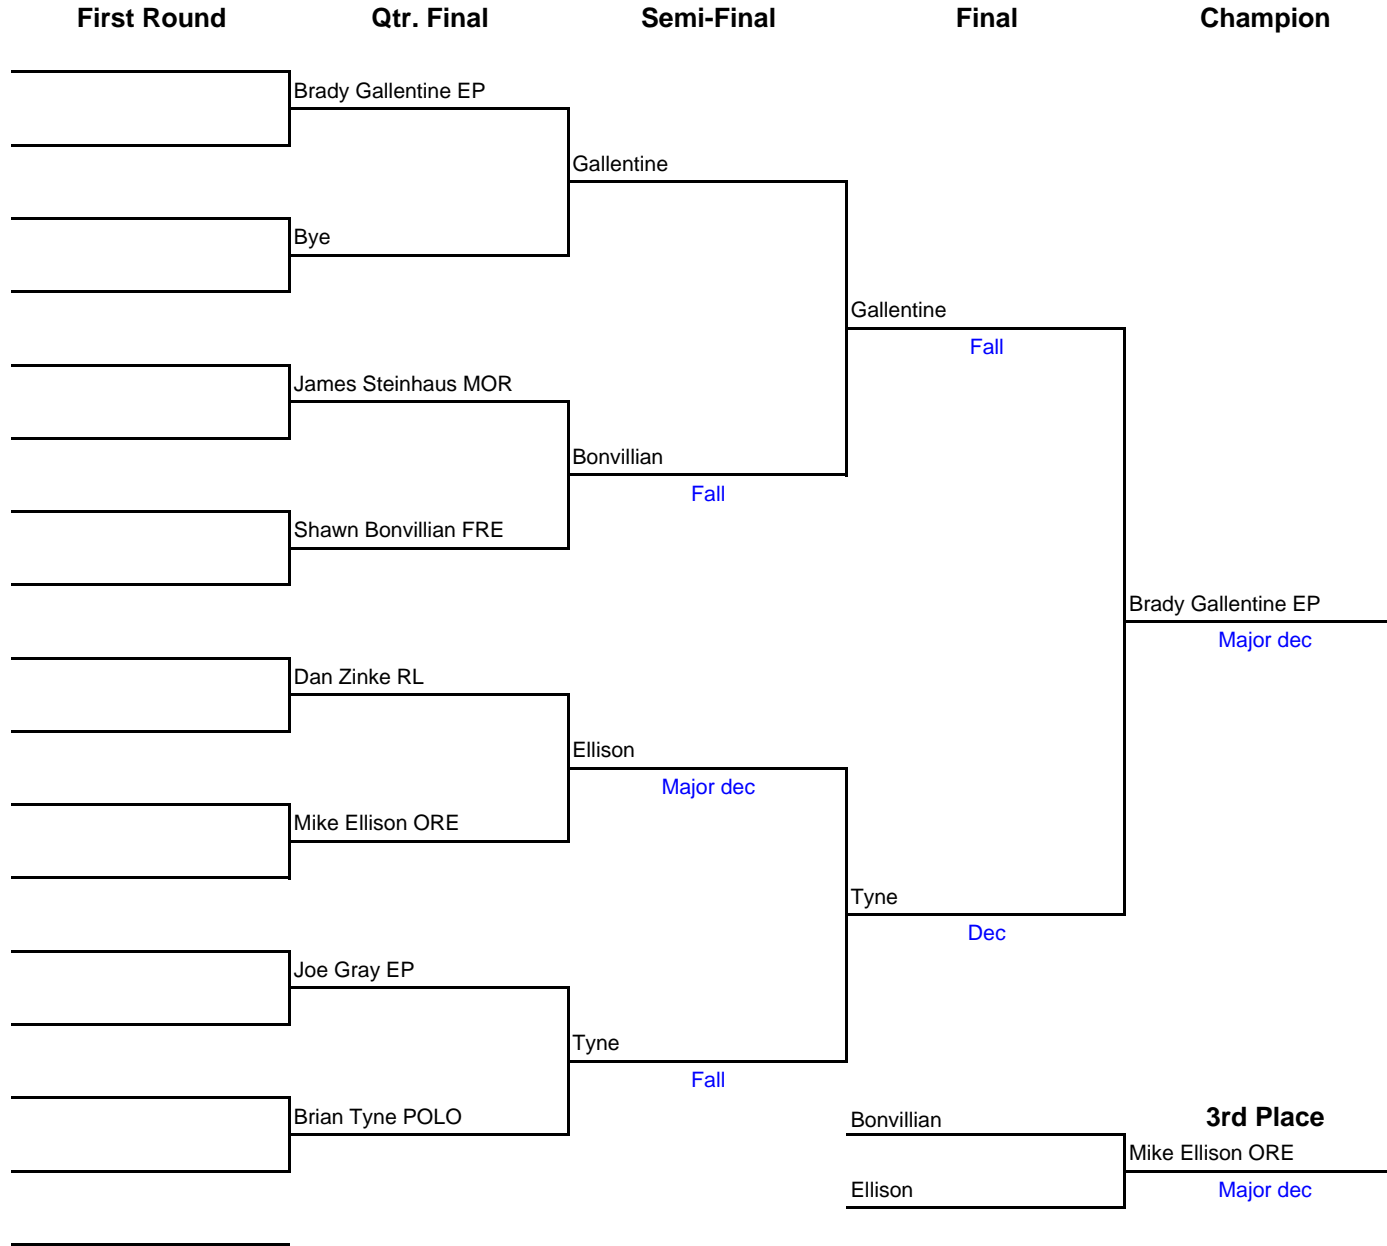

135 lbs. - Polo Invitational