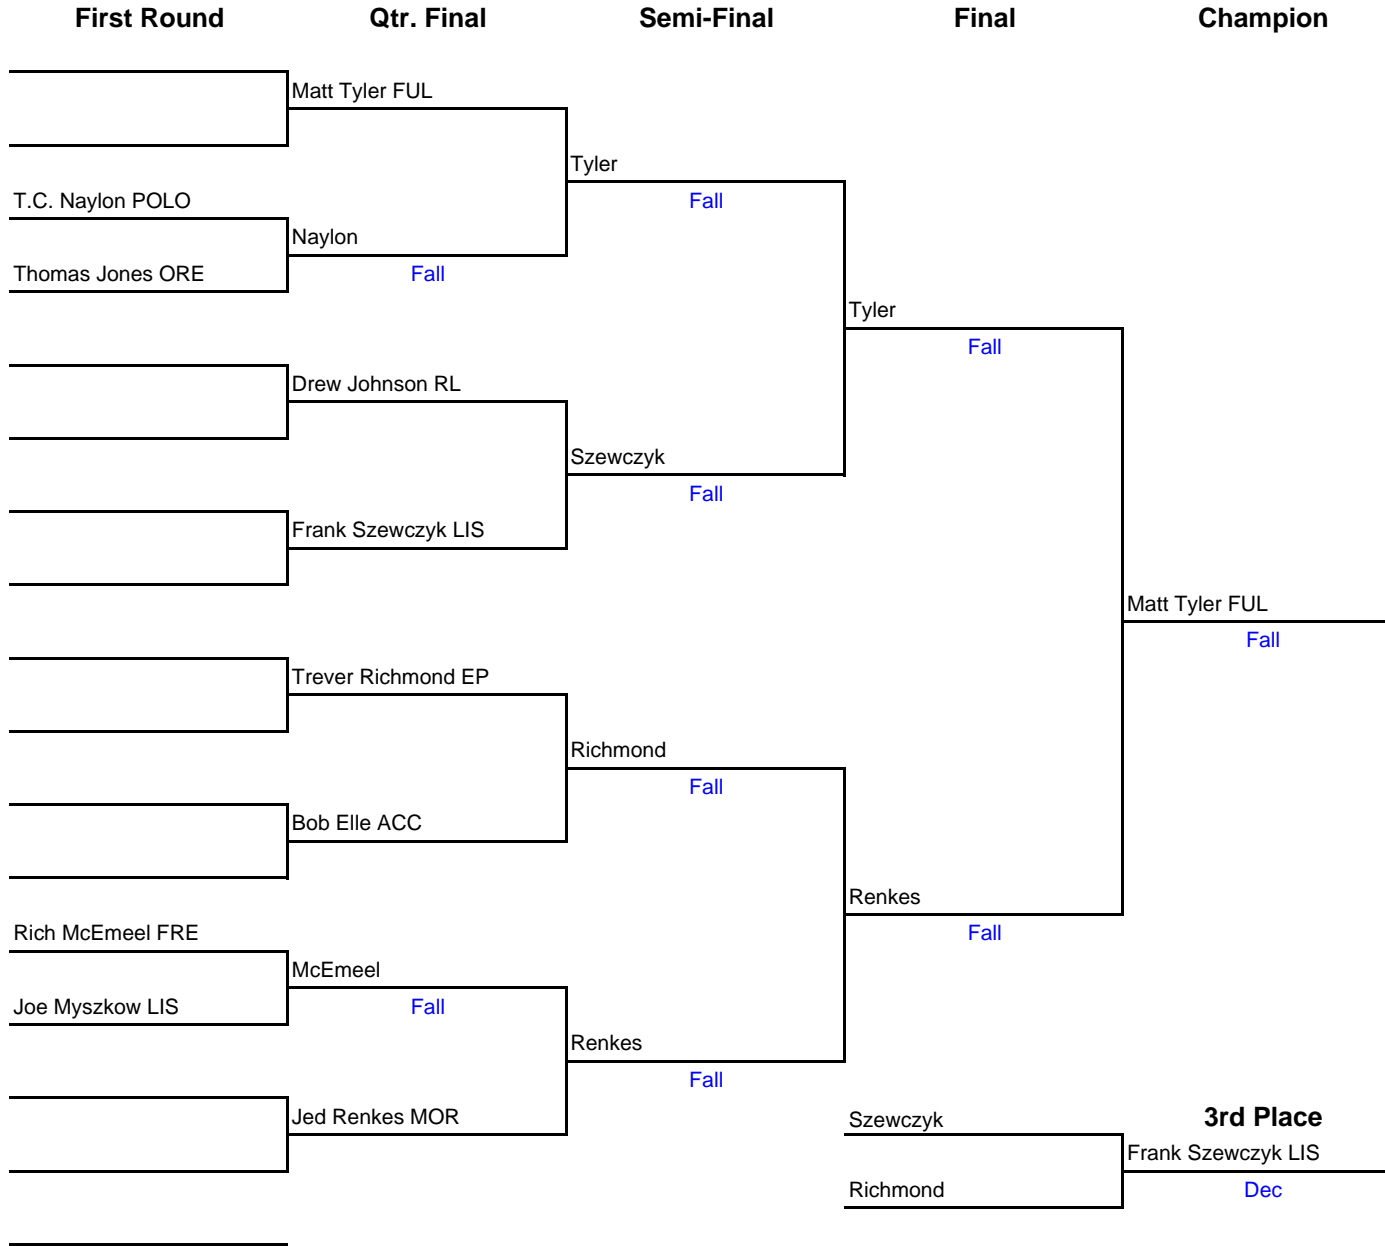

152 lbs. - Polo Invitational

160 lbs. - Polo Invitational

160 lbs. - Polo Invitational

171 lbs. - Polo Invitational

171 lbs. - Polo Invitational

189 lbs. - Polo Invitational

215 lbs. - Polo Invitational

215 lbs. - Polo Invitational